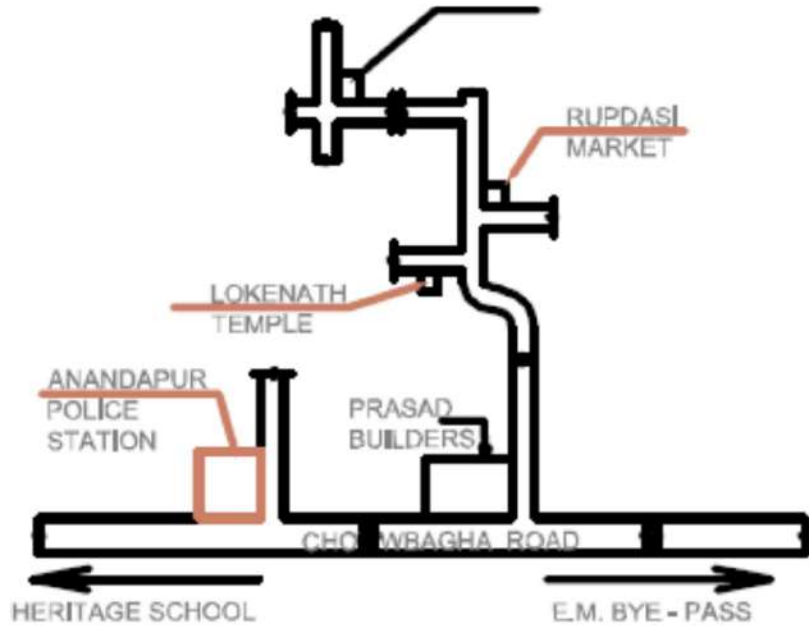

Premises No. 1528, Madurdah Road, Ward No. 108 under KMC, P.O. Madurdah P.S. Anandapur, Pin Code- 700107, Dist- South 24 PGS.

SITE PLAN

Lat : 22.50316°N

Long: 88.40879°E

KEY PLAN

ARYAN
Aryan Chatterjee
Proprietor